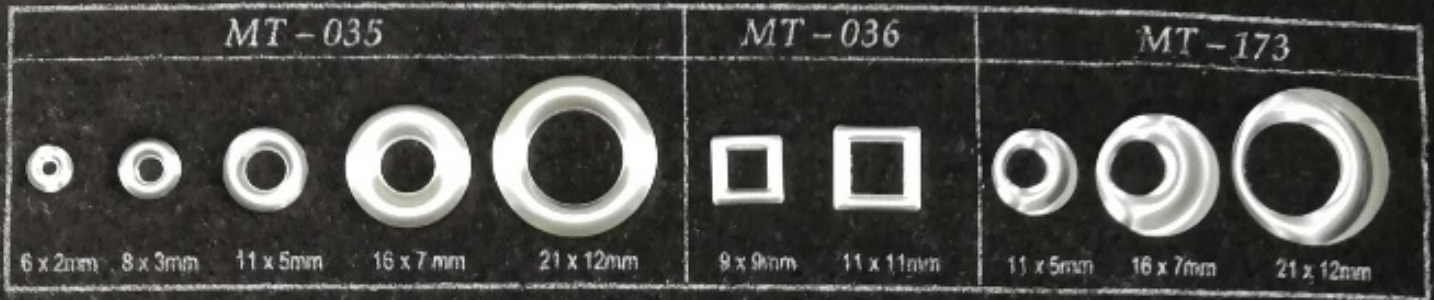

Hot Fix

Hot Fix

Hot Fix

Aluminium

MT-085 (New Square)			
8 x 8mm	11 x 11mm	13 x 13mm	17 x 17mm
			

MT-086 (Triangle Pyramid)				
10 x 10mm	25 x 25mm	10 x 20mm	15 x 30mm	20 x 40mm
				
15x15mm				
				

MT-087 (Rectangle Pyramid)				
12 x 6mm	15 x 10mm	20 x 4mm	20 x 12mm	25 x 15mm
				

MT-088 (Pyramid)					
7 x 7mm	9 x 9mm	15 x 15mm	20 x 20mm	30 x 30mm	40 x 40mm
					
8 x 8mm	10 x 10mm				
					

Hot Fix

Aluminium

MT - 150 (Arcs Pyramid)			
5 x 5mm	7 x 7mm	10 x 10mm	15 x 15mm
			

MT - 151 (Faceted Round)	
6mm	8mm
	
10mm	12mm
	