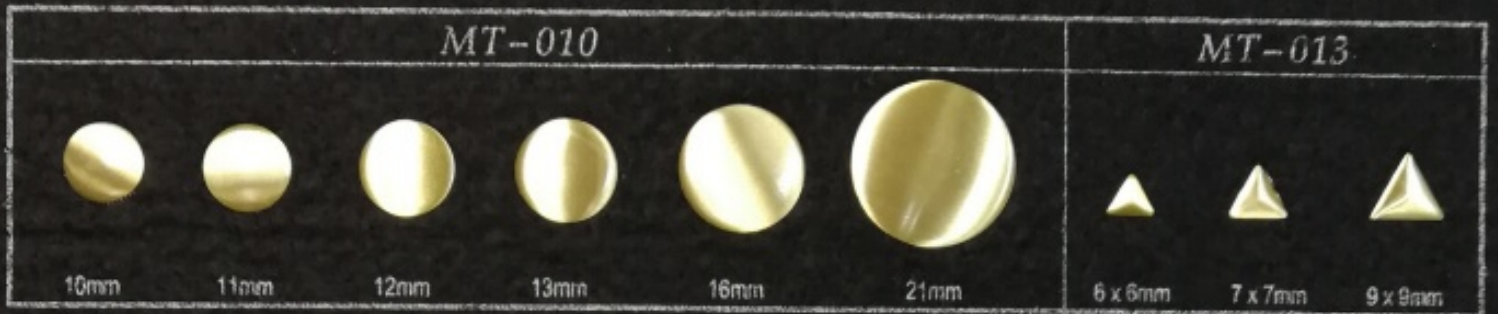

Hot Fix

Hot Fix

Hot Fix

Aluminium

MT-085 (New Square)			
8 x 8mm	11 x 11mm	13 x 13mm	17 x 17mm
			

MT-086 (Triangle Pyramid)				
10 x 10mm	25 x 25mm	10 x 20mm	15 x 30mm	20 x 40mm
				
15x15mm				
				

MT-087 (Rectangle Pyramid)				
12 x 6mm	15 x 10mm	20 x 4mm	20 x 12mm	25 x 15mm
				